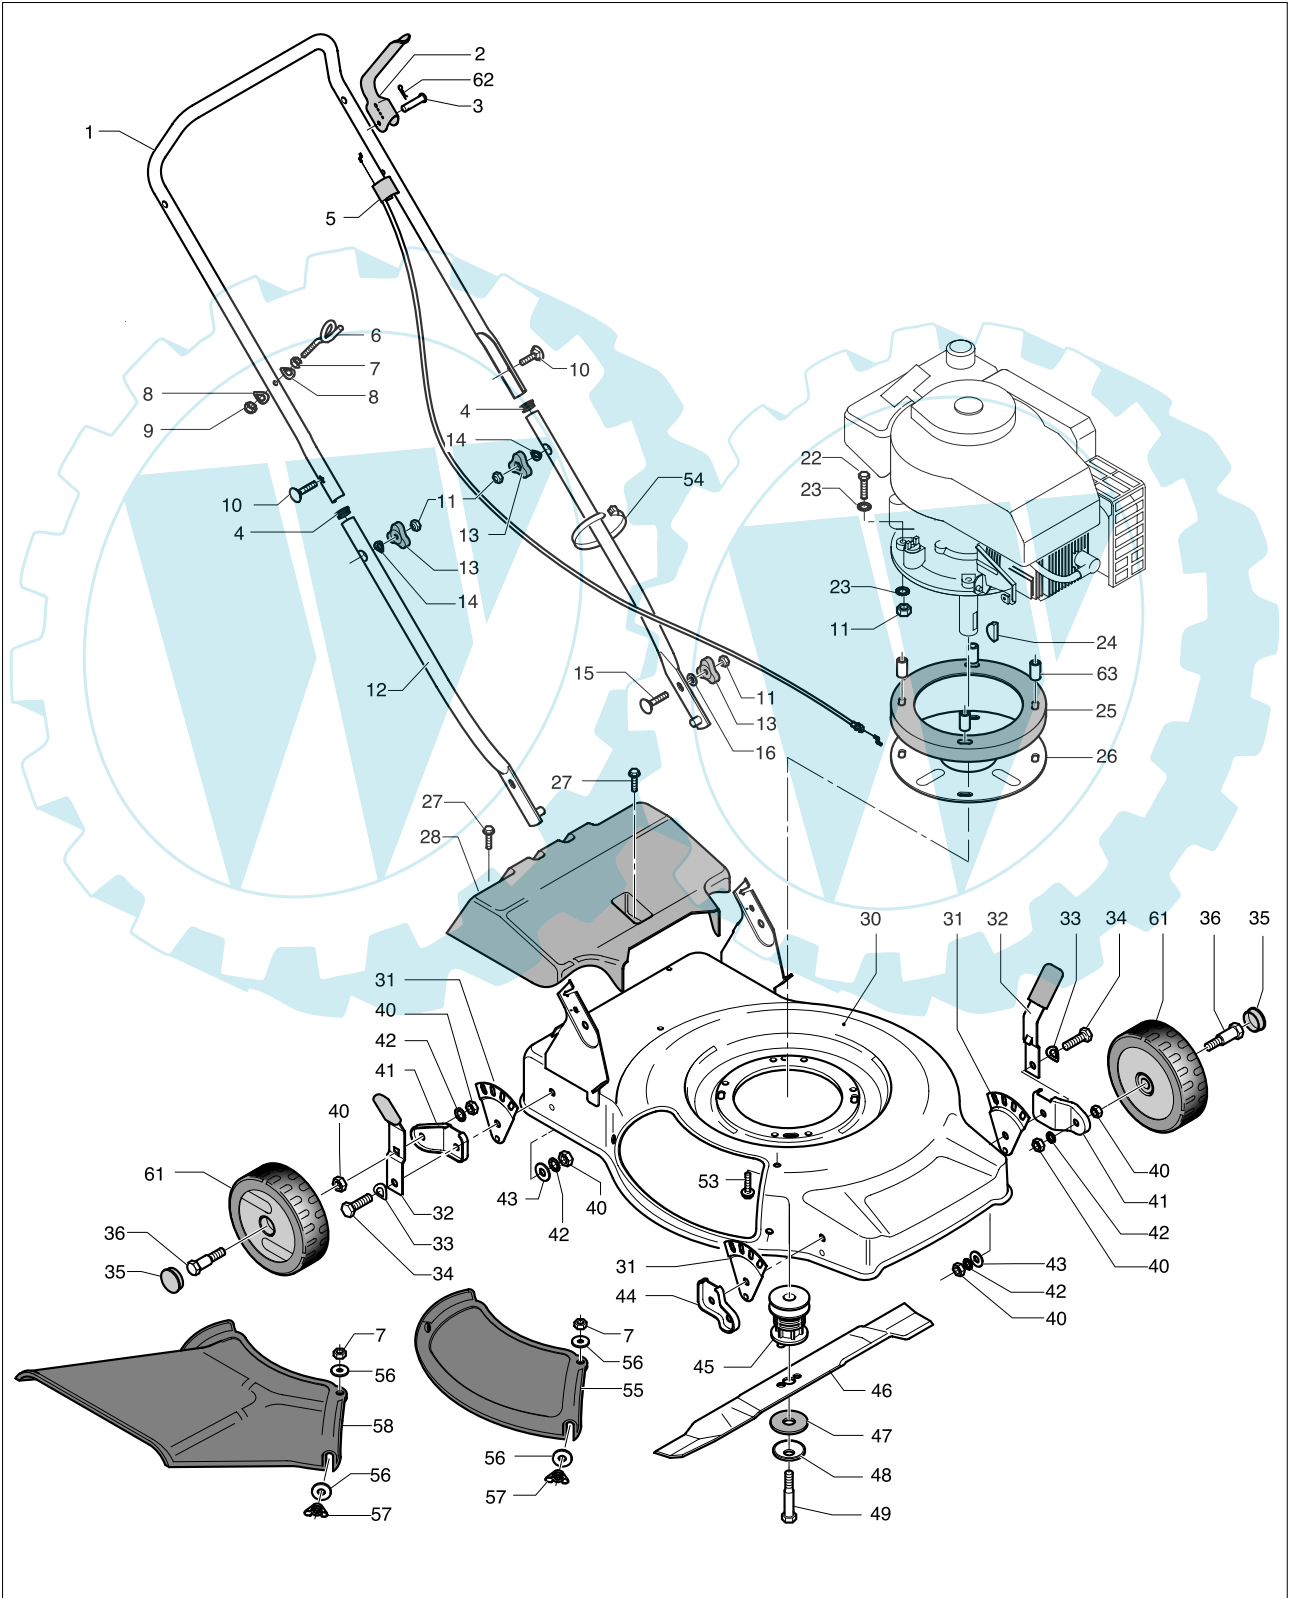

brand	MEP

date	FEB/03	SHEET 1/3

Model

MP 650

Product number

953876189